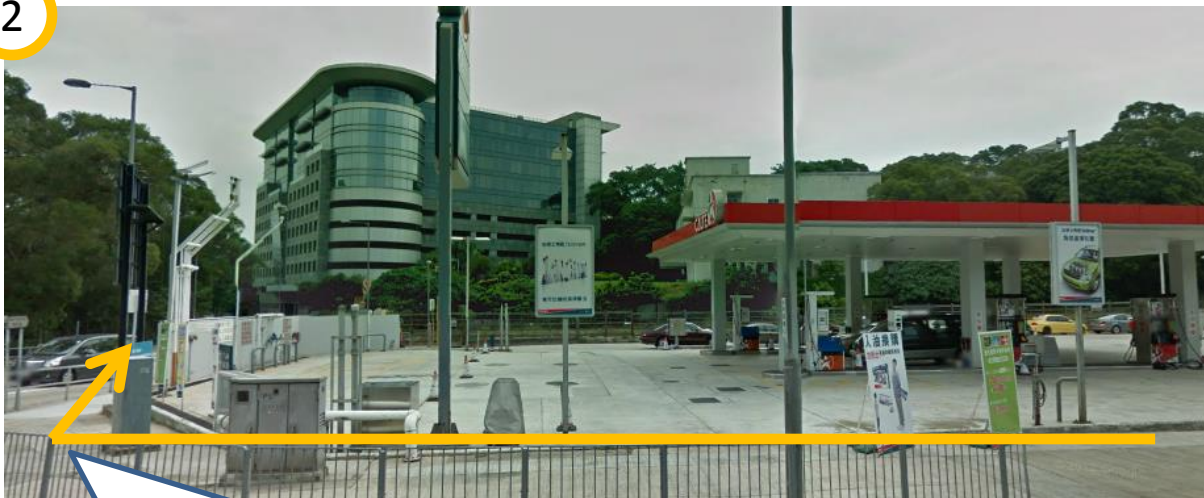

## 2) Locate Minibus Station to HKUST

1) Alight at Exit B1

2) Path to Hang Hau Station Public Transport Interchange

3) Path to Minibus Station

4) Minibus Station for Route No. 11 to Choi Hung (Recommended) or No. 11M

# Suggested Transportation: Minibus Route No. 11 Hang Hau MTR Station to Choi Hung (via HKUST)

**Alight at South  
Entrance Bus Station  
(Inside HKUST Campus)**

# Alternative: Minibus Route No. 11M (Hang Hau MTR Station to HKUST)

1

2

Route to South Entrance,  
HKUST

Minibus: 11M  
Bus Station: 792 M  
(to Sai Kung via HKUST)