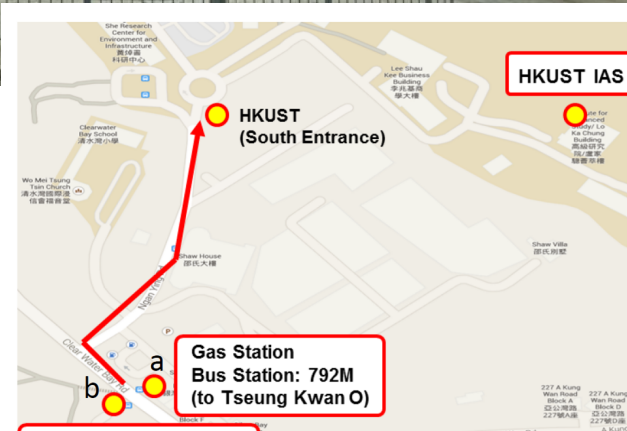

## Tips for Program Participants:

Route from Crowne Plaza Hong Kong Kowloon East / Holiday Inn Express Hong Kong Kowloon East to Lo Ka Chung Building, HKUST

1) Travel by MTR from Tseung Kwan O Station to Hang Hau Station

## 2) Locate Minibus Station to HKUST

1) Alight at Exit B1

2) Path to Hang Hau Station Public Transport Interchange

3) Path to Minibus Station

4) Minibus Station for Route No. 11 to Choi Hung (Recommended) or No. 11M

# Suggested Transportation: Minibus Route No. 11 Hang Hau MTR Station to Choi Hung (via HKUST)

**Alight at South  
Entrance Bus Station  
(Inside HKUST Campus)**

# Alternative: Minibus Route No. 11M (Hang Hau MTR Station to HKUST)

1

2

Route to South Entrance,  
HKUST

Minibus: 11M  
Bus Station: 792 M  
(to Sai Kung via HKUST)