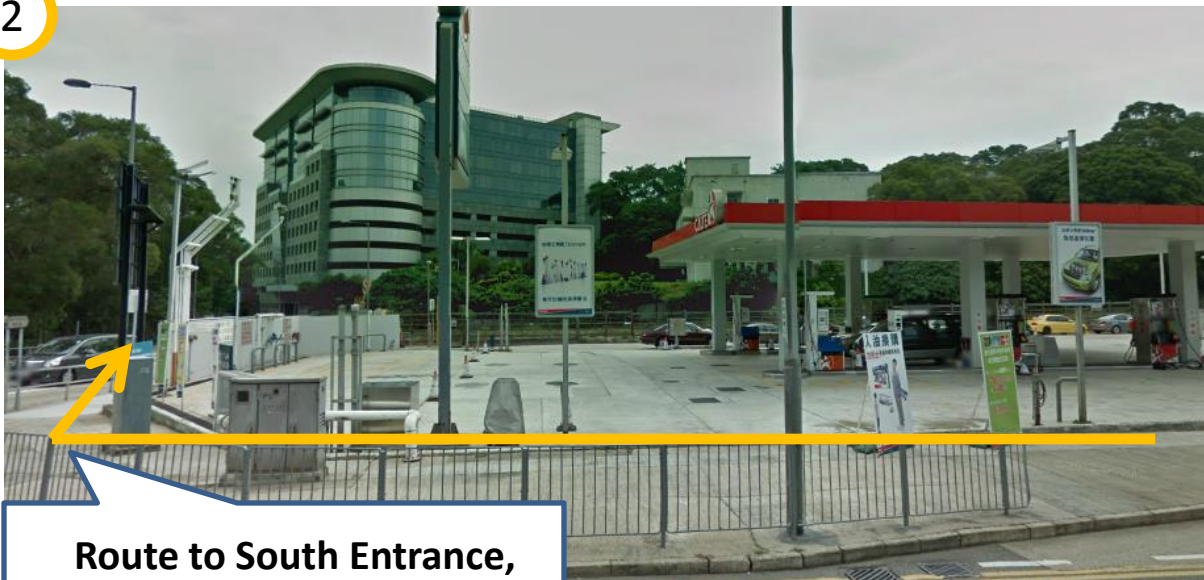

## 2) Locate Minibus Station to HKUST

1) Alight at Exit B1

2) Path to Hang Hau Station Public Transport Interchange

3) Path to Minibus Station

4) Minibus Station for Route No. 11 to Choi Hung (Recommended) or No. 11M

# Suggested Transportation: Minibus Route No. 11 Hang Hau MTR Station to Choi Hung (via HKUST)

**Alight at South  
Entrance Bus Station  
(Inside HKUST Campus)**

# Alternative: Minibus Route No. 11M (Hang Hau MTR Station to HKUST)

1

Alight at bus station  
(Near Gas Station)

2

Route to South Entrance,  
HKUST